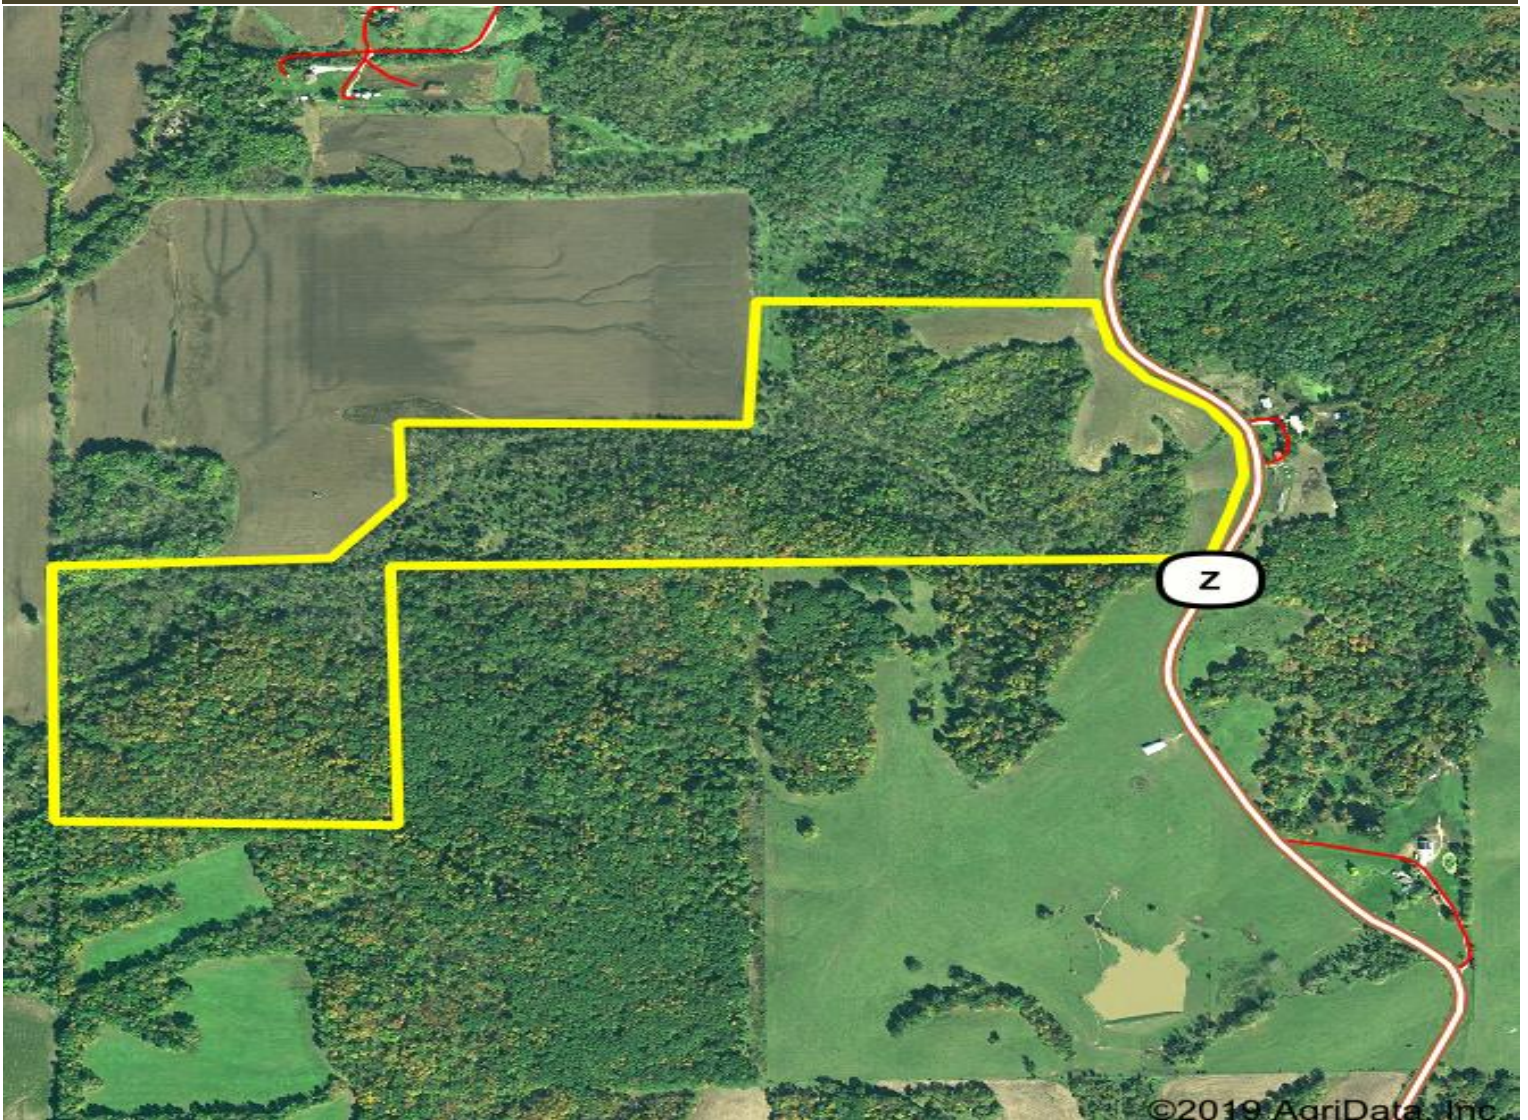

113 acres Sullivan County, Missouri

Approximately 7 acres tillable with some marketable timber also on site. Priced subject to final survey.

\$2,575/acre (\$290,975)

**RACKS &
TRACTS**

Bob Nichols
Cell: (314) 713-0689
Office: (636) 528-9500
bob@racksandtracts.com

SEE PAGE 31

Driving Directions:

From Milan, SW on MO-5/Mo-6 W 4.7 miles. Right on MO-6 W 4.7 miles. Right onto MO-6W. 2.1 miles. Left on Hwy. Z 1.3 miles to farm on right.