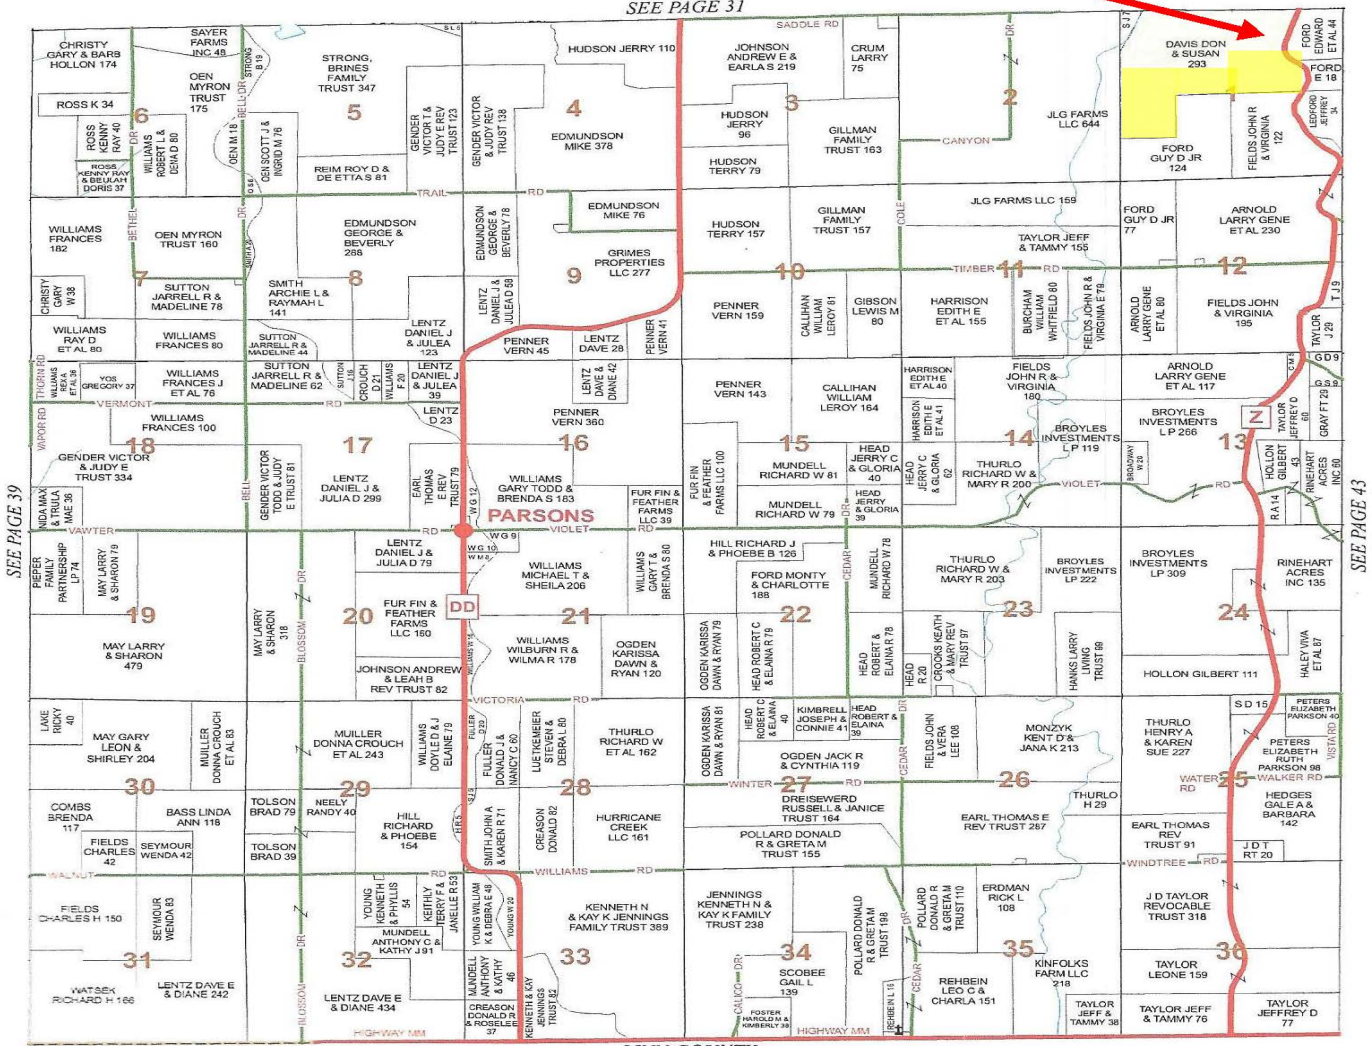

113 acres Sullivan County, Missouri

Approximately 7 acres tillable with some marketable timber also on site. Priced subject to final survey.

\$2,575/acre (\$290,975)

**RACKS &
TRACTS**

Bob Nichols
Cell: (314) 713-0689
Office: (636) 528-9500
bob@racksandtracts.com

SEE PAGE 31

Driving Directions:

From Milan, SW on MO-5/Mo-6 W 4.7 miles. Right on MO-6 W 4.7 miles. Right onto MO-6W. 2.1 miles. Left on Hwy. Z 1.3 miles to farm on right.